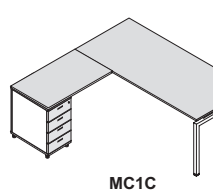

METHRO **OPERATIVE** LINE

Scrivanie P 80 cm / Desks

M18
180x80x72 h

M16
160x80x72 h

M14
140x80x72 h

M12
120x80x72 h

M10
100x80x72 h

M08
80x80x72 h

Composizioni / Compositions

MC1

Scrivanie P 60 cm / Desks

MD10
100x60x72 h

MD08
80x60x72 h

MD10/1
100x60x72 h

MD08/1
80x60x72 h

MD08/1
80x60x72 h

MC1C

MC2

MC4

Cassettiere / Pedestals

MCAM
42x53x55 h

MCLM
42x60x55 h

MCP4
42x60x55 h

MCP3
42x60x69 h