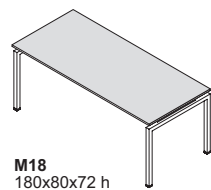

METHRO **OPERATIVE** LINE

Scrivanie P 80 cm / Desks

M18
180x80x72 h

M16
160x80x72 h

M14
140x80x72 h

M12
120x80x72 h

M10
100x80x72 h

M08
80x80x72 h

Composizioni / Compositions

MC1

Scrivanie P 60 cm / Desks

MD10
100x60x72 h

MD08
80x60x72 h

MD10/1
100x60x72 h

MD08/1
80x60x72 h

MD08/1
80x60x72 h

MC1C

MC2

MC4

Cassettiere / Pedestals

MCAM
42x53x55 h

MCLM
42x60x55 h

MCP4
42x60x55 h

MCP3
42x60x69 h