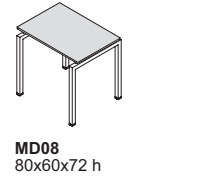

METHRO **OPERATIVE** LINE

Scrivanie P 80 cm / Desks

M18
180x80x72 h

M16
160x80x72 h

M14
140x80x72 h

M12
120x80x72 h

M10
100x80x72 h

M08
80x80x72 h

Composizioni / Compositions

MC1

Scrivanie P 60 cm / Desks

MD10
100x60x72 h

MD08
80x60x72 h

MD10/1
100x60x72 h

MD08/1
80x60x72 h

MD08/1
80x60x72 h

MC1C

MC2

MC4

Cassettiere / Pedestals

MCAM
42x53x55 h

MCLM
42x60x55 h

MCP4
42x60x55 h

MCP3
42x60x69 h