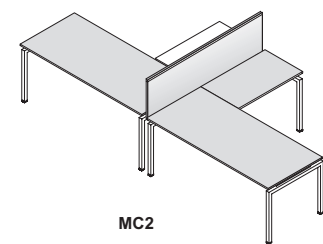

METHRO **OPERATIVE** LINE

Scrivanie P 80 cm / Desks

M18
180x80x72 h

M16
160x80x72 h

M14
140x80x72 h

M12
120x80x72 h

M10
100x80x72 h

M08
80x80x72 h

Composizioni / Compositions

MC1

Scrivanie P 60 cm / Desks

MD10
100x60x72 h

MD08
80x60x72 h

MD10/1
100x60x72 h

MD08/1
80x60x72 h

MD08/1
80x60x72 h

MC1C

MC2

MC4

Cassettiere / Pedestals

MCAM
42x53x55 h

MCLM
42x60x55 h

MCP4
42x60x55 h

MCP3
42x60x69 h