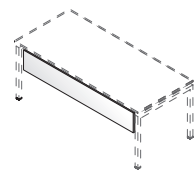

Composizioni / Compositions

MC1

Scrivanie P 60 cm / Desks

MD10
100x60x72 h

MD08
80x60x72 h

MD10/1
100x60x72 h

MD08/1
80x60x72 h

MD08/1
80x60x72 h

MC1C

MC2

MC4

Cassettiere / Pedestals

MCAM
42x53x55 h

MCLM
42x60x55 h

MCP4
42x60x55 h

MCP3
42x60x69 h

MCLP
42x60x69 h

Accessori / Accessories

MP18 L 160
MP16 L 140
MP14 L 120
MP12 L 100
MP10 L 80
MP08 L 60

MS18 L 160
MS16 L 140
MS14 L 120
MS12 L 100
MS10 L 80
MS08 L 60

AM1
37x32x22 h

AM2
22x32x13 h

AM3
22x13x9 h