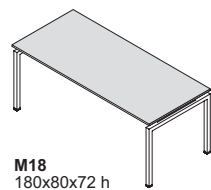

Scrivanie P 80 cm / Desks