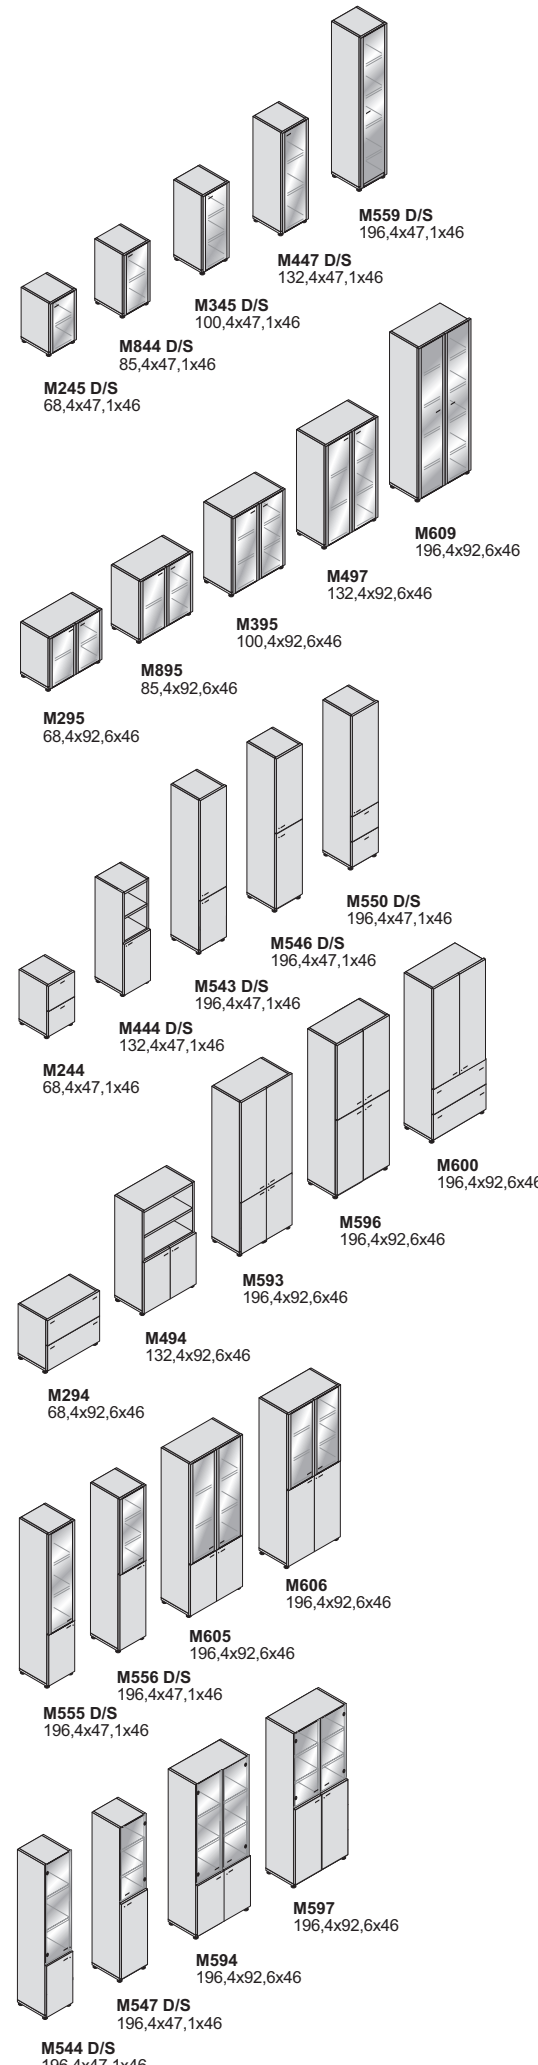

METHRO **OPERATIVE** LINE

Scrivanie P 80 cm / Desks

M18
180x80x72 h

M16
160x80x72 h

M14
140x80x72 h

M12
120x80x72 h

M10
100x80x72 h

M08
80x80x72 h

Composizioni / Compositions

MC1

Scrivanie P 60 cm / Desks

MD10
100x60x72 h

MD08
80x60x72 h

MD10/1
100x60x72 h

MD08/1
80x60x72 h

MD08/1
80x60x72 h

MC1C

MC2

MC4

Cassettiere / Pedestals

MCAM
42x53x55 h

MCLM
42x60x55 h

MCP4
42x60x55 h

MCP3
42x60x69 h

AM4
11x12x12 h

AM6
11x11x13 h

AM7
23x19x13 h

AM8
23x19x13 h

ARP11

MTPC
30x28x50 h

ATT

Librerie / Cabinets