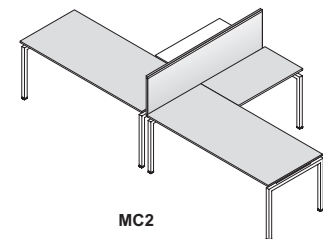

MC1

MC2

Scrivanie P 60 cm / Desks

Dattilo / Type-Desk

Cassettiere/ Pedestals