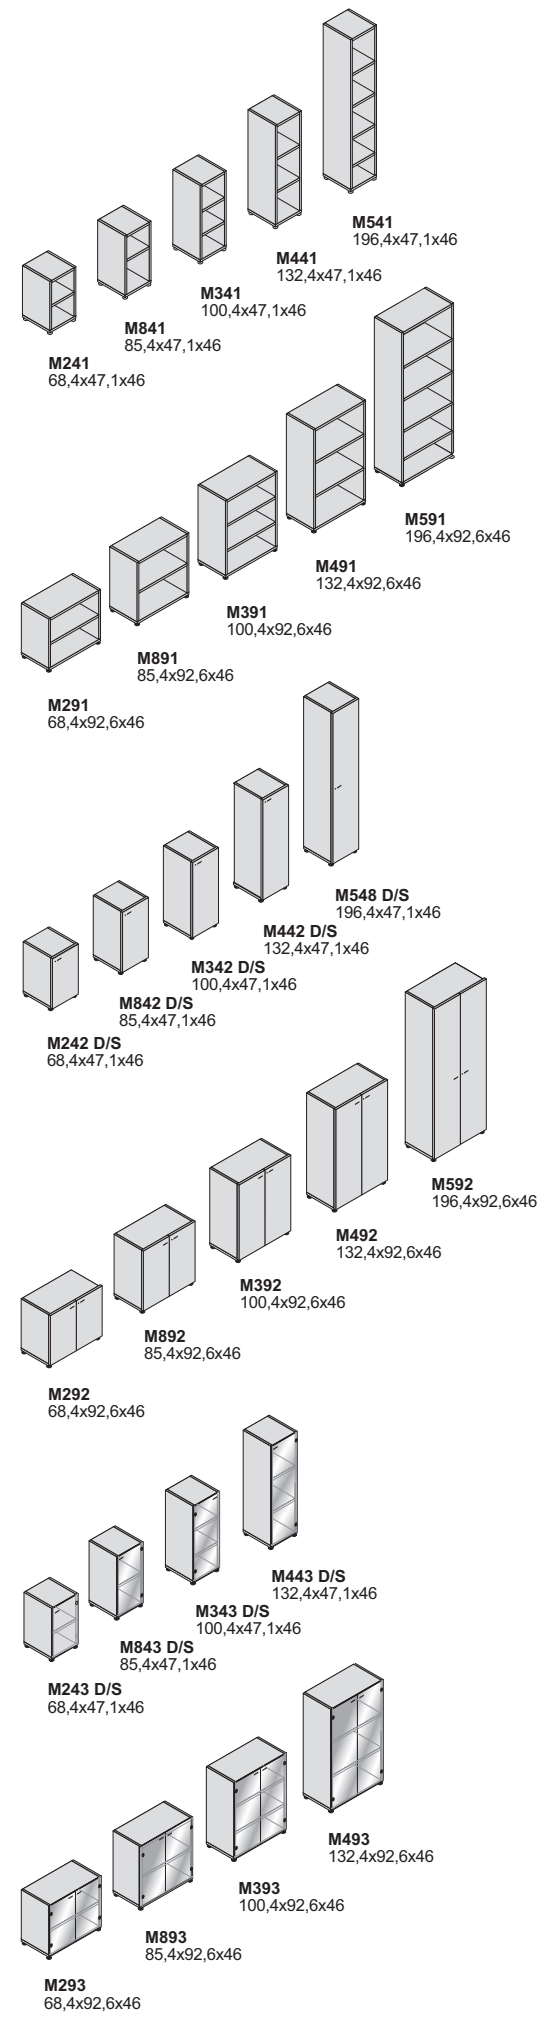

METHRO **OPERATIVE** LINE

Scrivanie P 80 cm / Desks

M18
180x80x72 h

M16
160x80x72 h

M14
140x80x72 h

M12
120x80x72 h

M10
100x80x72 h

M08
80x80x72 h

Composizioni / Compositions

MC1

Scrivanie P 60 cm / Desks

MD10
100x60x72 h

MD08
80x60x72 h

MD10/1
100x60x72 h

MD08/1
80x60x72 h

MD08/1
80x60x72 h

MC1C

MC2

MC4

Cassettiere / Pedestals

MCAM
42x53x55 h

MCLM
42x60x55 h

MCP4
42x60x55 h

MCP3
42x60x69 h

AM4
11x12x12 h

AM6
11x11x13 h

AM7
23x19x13 h

AM8
23x19x13 h

ARP11

MTPC
30x28x50 h

ATT

Librerie / Cabinets