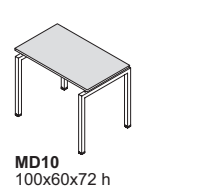

METHRO **OPERATIVE** LINE

Scrivanie P 80 cm / Desks

M18
180x80x72 h

M16
160x80x72 h

M14
140x80x72 h

M12
120x80x72 h

M10
100x80x72 h

M08
80x80x72 h

Composizioni / Compositions

MC1

Scrivanie P 60 cm / Desks

MD10
100x60x72 h

MD08
80x60x72 h

MD10/1
100x60x72 h

MD08/1
80x60x72 h

MD08/1
80x60x72 h

MC1C

MC2

MC4

Cassettiere / Pedestals

MCAM
42x53x55 h

MCLM
42x60x55 h

MCP4
42x60x55 h

MCP3
42x60x69 h