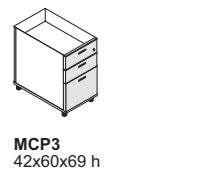

Composizioni / Compositions

MC1

Scrivanie P 60 cm / Desks

MD10
100x60x72 h

MD08
80x60x72 h

MD10/1
100x60x72 h

MD08/1
80x60x72 h

MD08/1
80x60x72 h

MC1C

MC2

MC4

Cassettiere / Pedestals

MCAM
42x53x55 h

MCLM
42x60x55 h

MCP4
42x60x55 h

MCP3
42x60x69 h

MCLP
42x60x69 h

Accessori / Accessories

MP18 L 160
MP16 L 140
MP14 L 120
MP12 L 100
MP10 L 80
MP08 L 60

MS18 L 160
MS16 L 140
MS14 L 120
MS12 L 100
MS10 L 80
MS08 L 60

AM1
37x32x22 h

AM2
22x32x13 h

AM3
22x13x9 h