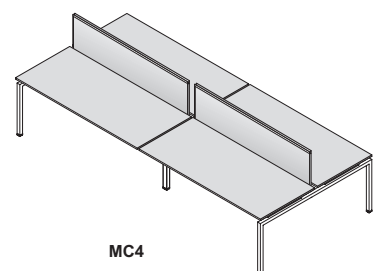

METHRO **OPERATIVE** LINE

Scrivanie P 80 cm / Desks

M18
180x80x72 h

M16
160x80x72 h

M14
140x80x72 h

M12
120x80x72 h

M10
100x80x72 h

M08
80x80x72 h

Composizioni / Compositions

MC1

Scrivanie P 60 cm / Desks

MD10
100x60x72 h

MD08
80x60x72 h

MD10/1
100x60x72 h

MD08/1
80x60x72 h

MD08/1
80x60x72 h

MC1C

MC2

MC4

Cassettiere / Pedestals

MCAM
42x53x55 h

MCLM
42x60x55 h

MCP4
42x60x55 h

MCP3
42x60x69 h

MCLP
42x60x69 h

Accessori / Accessories

MP18 L 160
MP16 L 140
MP14 L 120
MP12 L 100
MP10 L 80
MP08 L 60

MS18 L 160
MS16 L 140
MS14 L 120
MS12 L 100
MS10 L 80
MS08 L 60

AM1
37x32x22 h

AM2
22x32x13 h

AM3
22x13x9 h